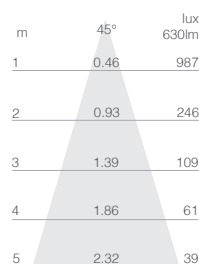

REALITY

GU10 5W

Dimmable

- Replicates a halogen reflector
- LED positioned further back for anti-glare
- Complies with Part L regulations
- Fully dimmable with leading edge dimmers
- Equivalent to 50W GU10 Halogen Lamp
- Lifetime of 25,000 hours
- Emergency option available
- Cree Chip

Product Code	Wattage	Colour Temp	Lumens	Lumens per Watt	Beam angle	CRI	Lamp holder	Dimming
REAL RETRO5 W12D	5W	3000K	500	100	12°	80	GU10	Yes
REAL RETRO5 I24D	5W	2700K	500	100	24°	80	GU10	Yes
REAL RETRO5 W24D	5W	3000K	500	100	24°	80	GU10	Yes
REAL RETRO5 C24D	5W	4000K	500	100	24°	80	GU10	Yes
REAL RETRO5 I45D	5W	2700K	500	100	45°	80	GU10	Yes
REAL RETRO5 W45D	5W	3000K	500	100	45°	80	GU10	Yes
REAL RETRO5 C45D	5W	4000K	500	100	45°	80	GU10	Yes
REAL RETRO5 I60D	5W	2700K	500	100	60°	80	GU10	Yes
REAL RETRO5 W60D	5W	3000K	500	100	60°	80	GU10	Yes
REAL RETRO5 C60D	5W	4000K	500	100	60°	80	GU10	Yes

LED GU10 7W 24°

LED GU10 7W 45°

LED GU10 5W 60°