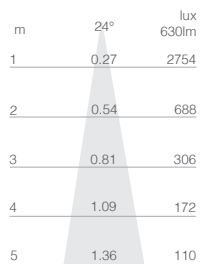

REALITY

GU10 5W

Dimmable

- Replicates a halogen reflector
- LED positioned further back for anti-glare
- Complies with Part L regulations
- Fully dimmable with leading edge dimmers
- Equivalent to 50W GU10 Halogen Lamp
- Lifetime of 25,000 hours
- Emergency option available
- Cree Chip

Product Code	Wattage	Colour Temp	Lumens	Lumens per Watt	Beam angle	CRI	Lamp holder	Dimming
REAL RETRO5 W12D	5W	3000K	500	100	12°	80	GU10	Yes
REAL RETRO5 I24D	5W	2700K	500	100	24°	80	GU10	Yes
REAL RETRO5 W24D	5W	3000K	500	100	24°	80	GU10	Yes
REAL RETRO5 C24D	5W	4000K	500	100	24°	80	GU10	Yes
REAL RETRO5 I45D	5W	2700K	500	100	45°	80	GU10	Yes
REAL RETRO5 W45D	5W	3000K	500	100	45°	80	GU10	Yes
REAL RETRO5 C45D	5W	4000K	500	100	45°	80	GU10	Yes
REAL RETRO5 I60D	5W	2700K	500	100	60°	80	GU10	Yes
REAL RETRO5 W60D	5W	3000K	500	100	60°	80	GU10	Yes
REAL RETRO5 C60D	5W	4000K	500	100	60°	80	GU10	Yes

LED GU10 7W 24°

LED GU10 7W 45°

LED GU10 5W 60°