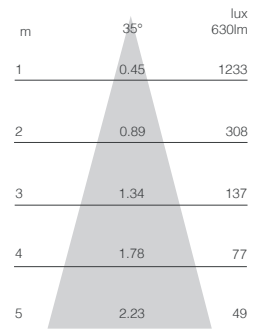

BLAZE SQUARE SMALL ADJUSTABLE 5W

WHITE

CHROME

NICKEL

- Fire Rated - Part B
- Energy Efficient - Part L
- Soundproof - Part E
- Rated IP64
- Small and Compact Size
- Dimmable with leading/trailing edge dimmers
- Double Insulated
- Cut-out 62mm
- Overall Diameter 70mm
- 25,000 hours lifetime

Colour	Colour Temp	Product Code	Dimming	Wattage	Comparable Halogen	Beam Angle	Power Factor	Lumens	Lumens per Watt	CRI
White	2700K	FIRE BLAZAS501IN	Yes	5W	50W	35°	0.90	420	84	80
White	3000K	FIRE BLAZAS501WW	Yes	5W	50W	35°	0.90	420	84	80
Whitel	4000K	FIRE BLAZAS501CW	Yes	5W	50W	35°	0.90	420	84	80
Chrome	3000K	FIRE BLAZAS502WW	Yes	5W	50W	35°	0.90	420	84	80
Nickel	3000K	FIRE BLAZAS505WW	Yes	5W	50W	35°	0.90	420	84	80