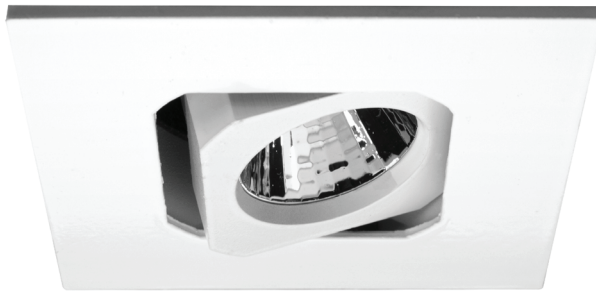

BLAZE SQUARE SMALL ADJUSTABLE 5W

WHITE

CHROME

NICKEL

- Fire Rated - Part B
- Energy Efficient - Part L
- Soundproof - Part E
- Rated IP64
- Small and Compact Size
- Dimmable with leading/trailing edge dimmers
- Double Insulated
- Cut-out 62mm
- Overall Diameter 70mm
- 25,000 hours lifetime

Colour	Colour Temp	Product Code	Dimming	Wattage	Comparable Halogen	Beam Angle	Power Factor	Lumens	Lumens per Watt	CRI
White	2700K	FIRE BLAZAS501IN	Yes	5W	50W	35°	0.90	420	84	80
White	3000K	FIRE BLAZAS501WW	Yes	5W	50W	35°	0.90	420	84	80
Whitel	4000K	FIRE BLAZAS501CW	Yes	5W	50W	35°	0.90	420	84	80
Chrome	3000K	FIRE BLAZAS502WW	Yes	5W	50W	35°	0.90	420	84	80
Nickel	3000K	FIRE BLAZAS505WW	Yes	5W	50W	35°	0.90	420	84	80