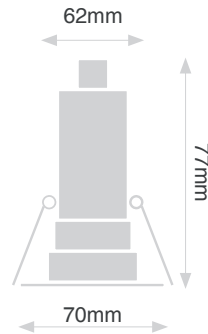

BLAZE SQUARE SMALL ADJUSTABLE 5W

WHITE

CHROME

NICKEL

- Fire Rated - Part B
- Energy Efficient - Part L
- Soundproof - Part E
- Rated IP64
- Small and Compact Size
- Dimmable with leading/trailing edge dimmers
- Double Insulated
- Cut-out 62mm
- Overall Diameter 70mm
- 25,000 hours lifetime

Colour	Colour Temp	Product Code	Dimming	Wattage	Comparable Halogen	Beam Angle	Power Factor	Lumens	Lumens per Watt	CRI
White	2700K	FIRE BLAZAS501IN	Yes	5W	50W	35°	0.90	420	84	80
White	3000K	FIRE BLAZAS501WW	Yes	5W	50W	35°	0.90	420	84	80
Whitel	4000K	FIRE BLAZAS501CW	Yes	5W	50W	35°	0.90	420	84	80
Chrome	3000K	FIRE BLAZAS502WW	Yes	5W	50W	35°	0.90	420	84	80
Nickel	3000K	FIRE BLAZAS505WW	Yes	5W	50W	35°	0.90	420	84	80